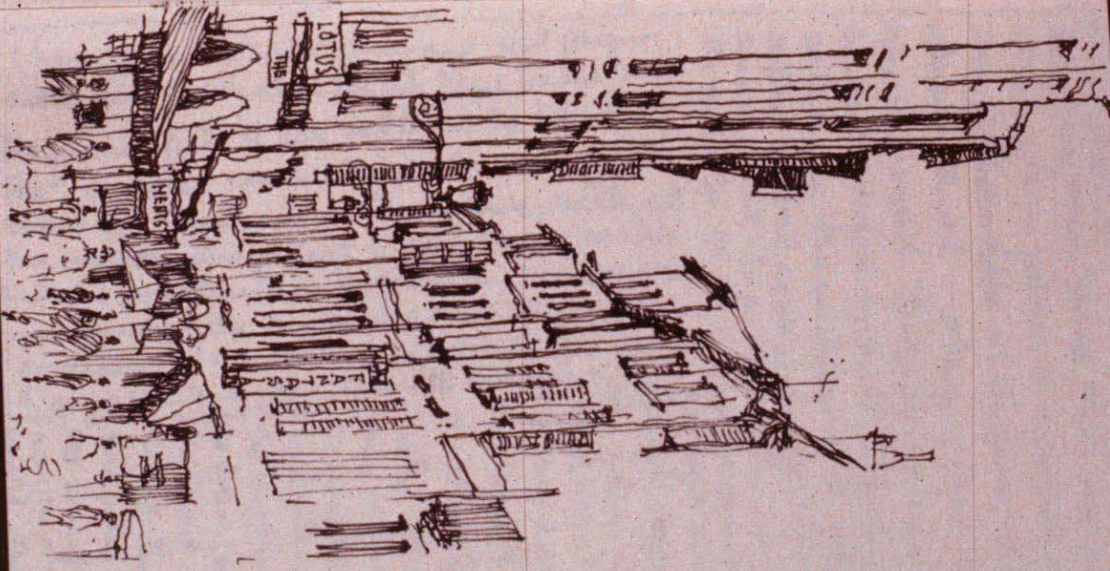

Toulouse, Alias F. Varden

12' ? paving, w/ ornamental  
Roughly

11' 31' 12' 15' 13' 1 57' 1 30' 11' 31' 145'

• section looking toward "grand Rond"  
• plane trees 30' o.e., branching starts at 25',  
maybe 30' and goes up another 20-25'

• mostly 3 plane on this side, some 4  
• mostly 4 plane on this side, some higher

• 18' unglazed granite on paved earth w/  
tree and many benches along tree line,  
between trees →

• Both sides the same.  
• section is grass w/ plane's along top of dr.  
• trees in grass, plane bushes, and to  
make the walk

on Rue des Filatiers - Toulouse. 25 July '26.

P/A

Mr. Jones's House

7/5c PPS

Main St. - Danford.  
12 August 97

81791 - Guilford, Vt. - House on corner of Main St & The Transford Rd.

in Piazza Duomo - 25 June 84