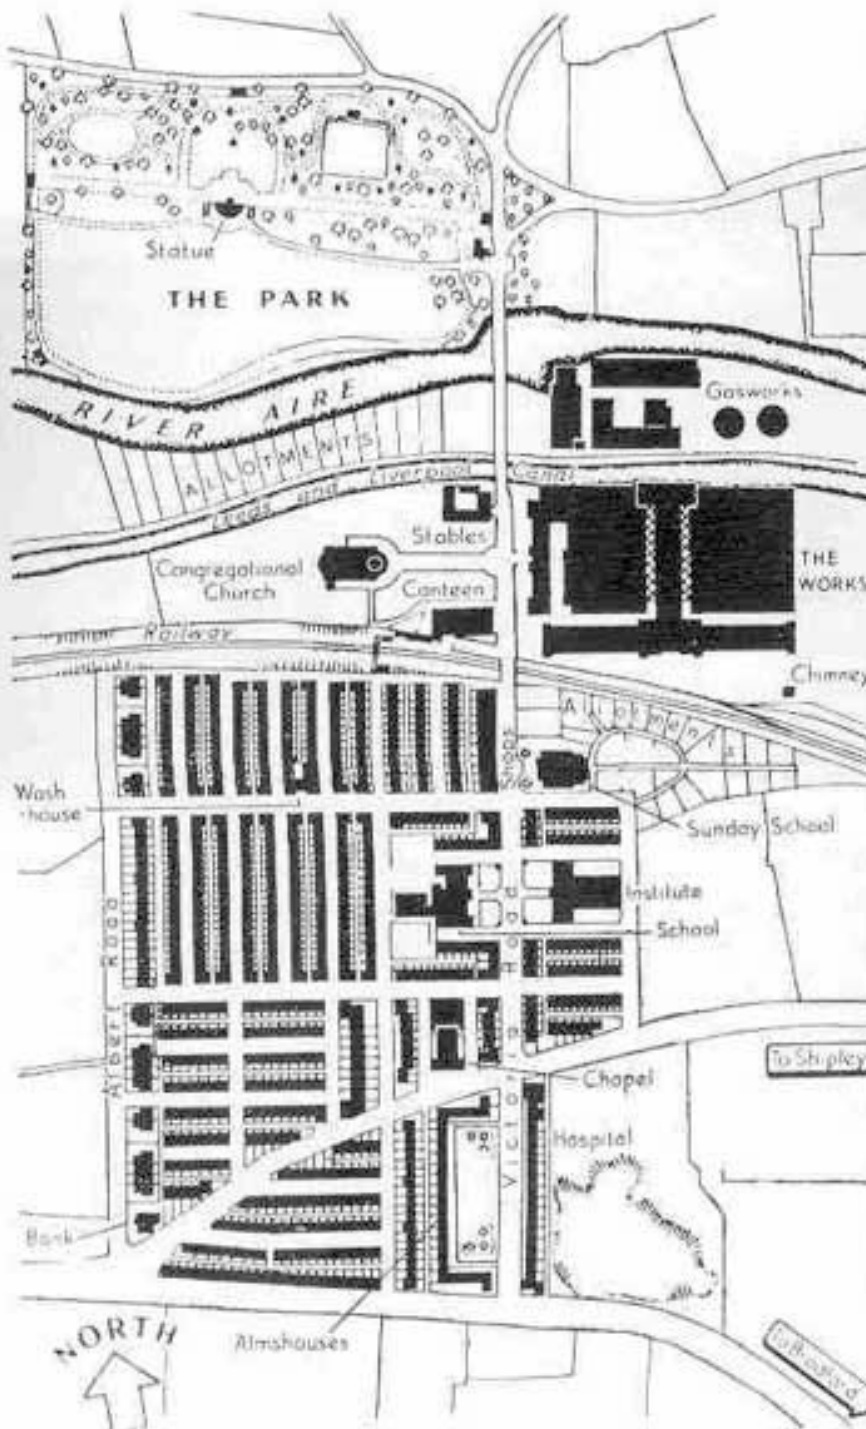

Saltaire, 1851