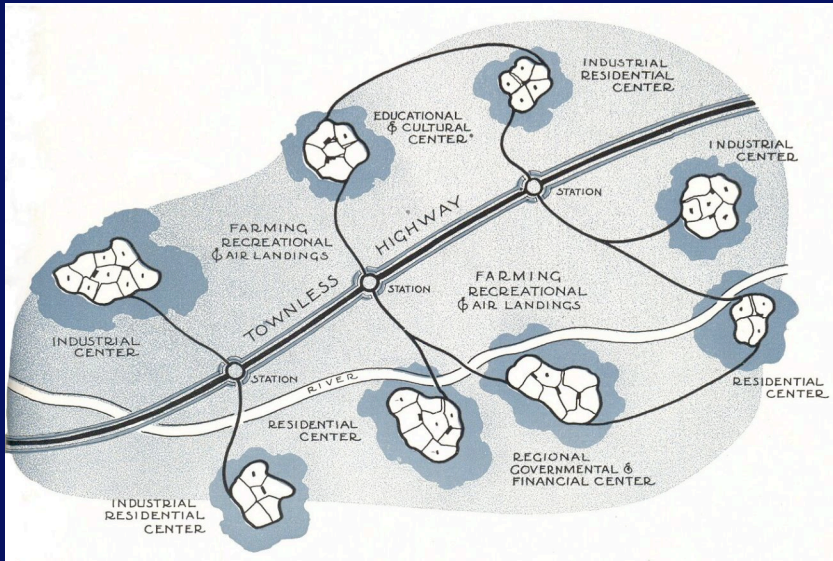

# New Urbanism

Robert Owen, "Project for a Village of Cooperation", 1816

Saltaire, 1851

# SUNLIGHT SOAP

WORKS & VILLAGE, PORT SUNLIGHT.

Port Sunlight, 1888, W. H. Lever

# GENERAL PLAN OF RIVERSIDE

OLMSTED, VAUX & CO. LANDSCAPE ARCHITECTS

1869.

Scale 400 feet to an inch.

Charles Fourier, a Phalanstery, c. 1814