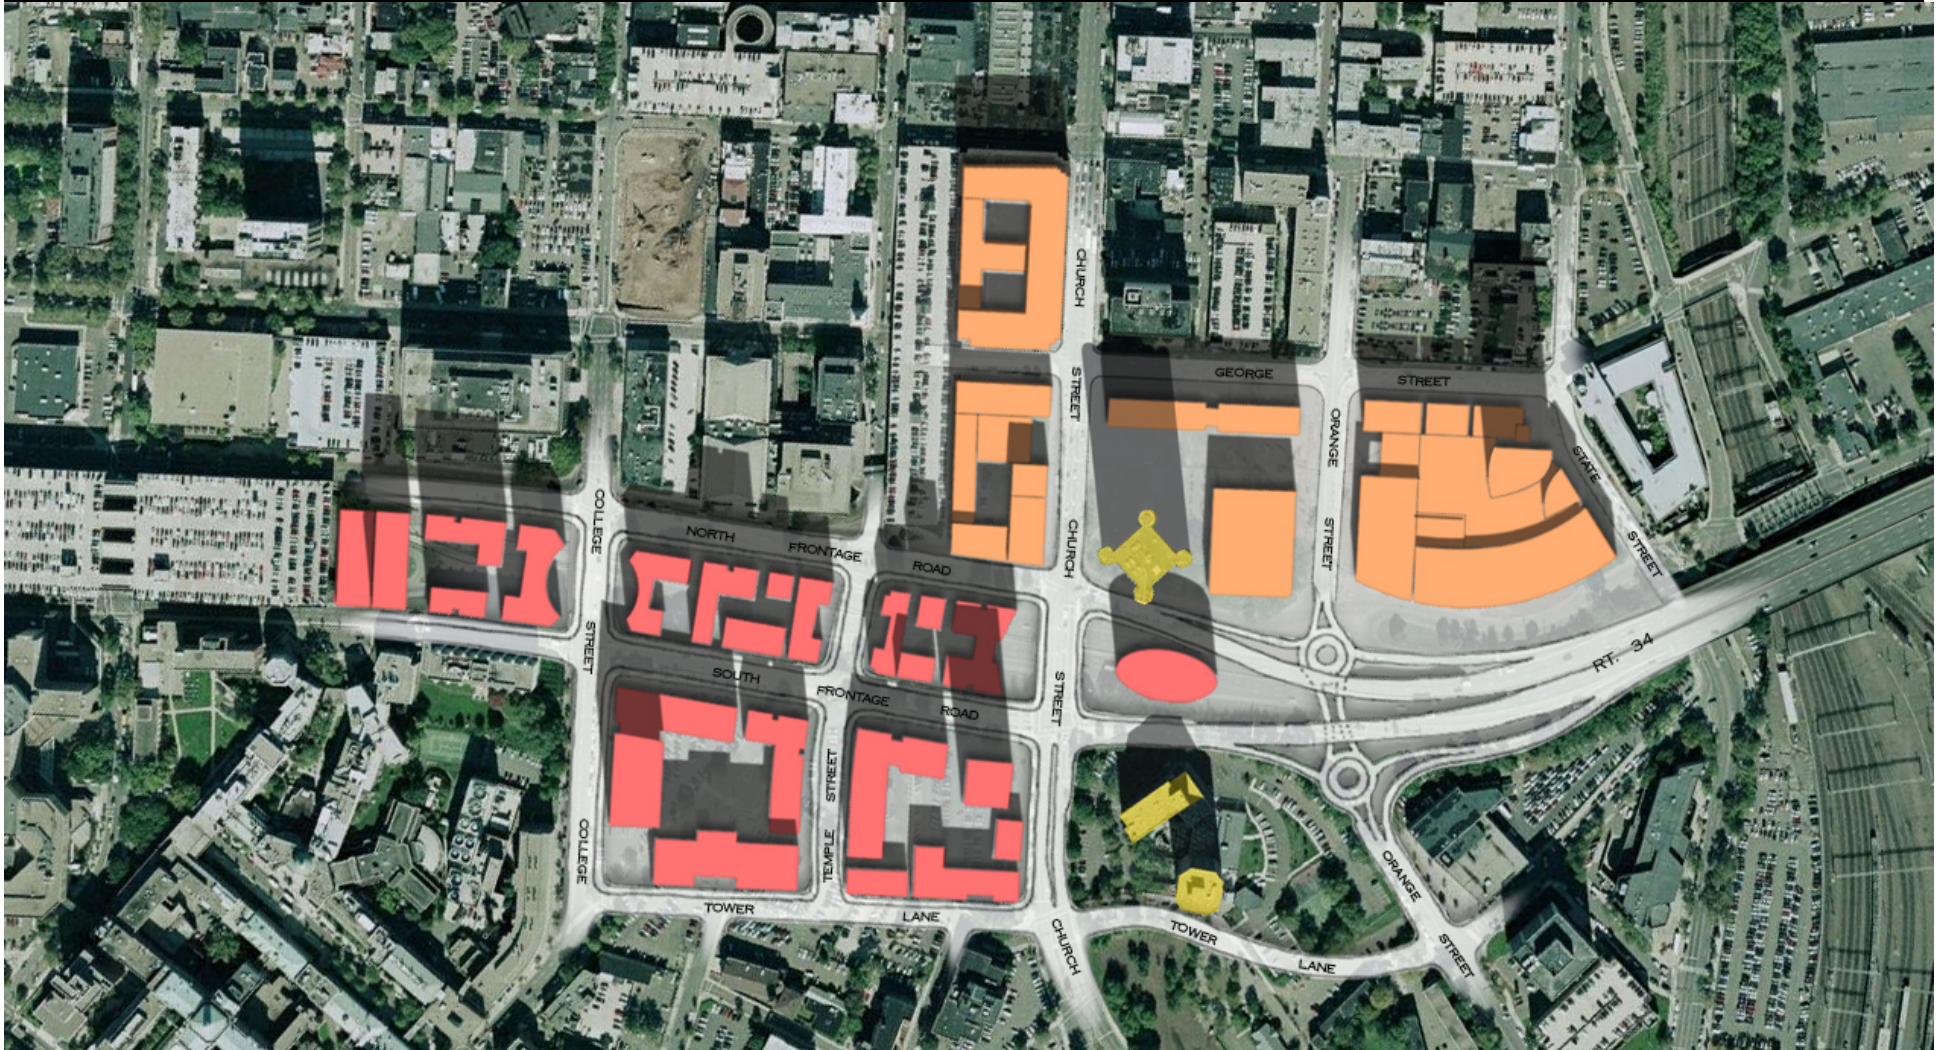

 **New Haven Promise**
MAKING THE PROMISE OF COLLEGE A REALITY

**Yale Campus
Plan**

1717

Yale Campus Plan

1940

Yale Campus Plan

Today

A Dream Comes True!

For a spectacular panorama view of the Oak Street area, open this fold and the fold inside the back cover.

34 E RIGHT OF WAY WINSTANLEY ENTERPRISES

LOOKING NORTHWEST FROM COLLEGE AVENUE

DECEMBER 22, 2009

ELKUS | MANFREDI
ARCHITECTS

YALE-NEW HAVEN
HOSPITAL

Yale SCHOOL OF MEDICINE

Church Street South

Orange Street

Union
Station

VTA Metro-North Railroad

Shore Line East