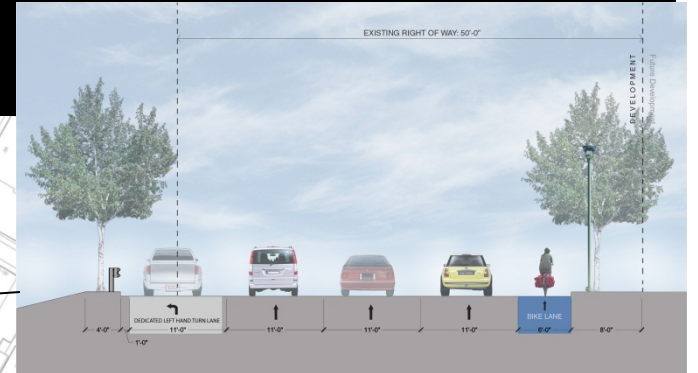

 **New Haven Promise**
MAKING THE PROMISE OF COLLEGE A REALITY

**Yale Campus
Plan**

1717

Yale Campus Plan

1940

Yale Campus Plan

Today

A Dream Comes True!

For a spectacular panorama view of the Oak Street area, open this fold and the fold inside the back cover.

34 E RIGHT OF WAY WINSTANLEY ENTERPRISES

LOOKING NORTHWEST FROM COLLEGE AVENUE

DECEMBER 22, 2009