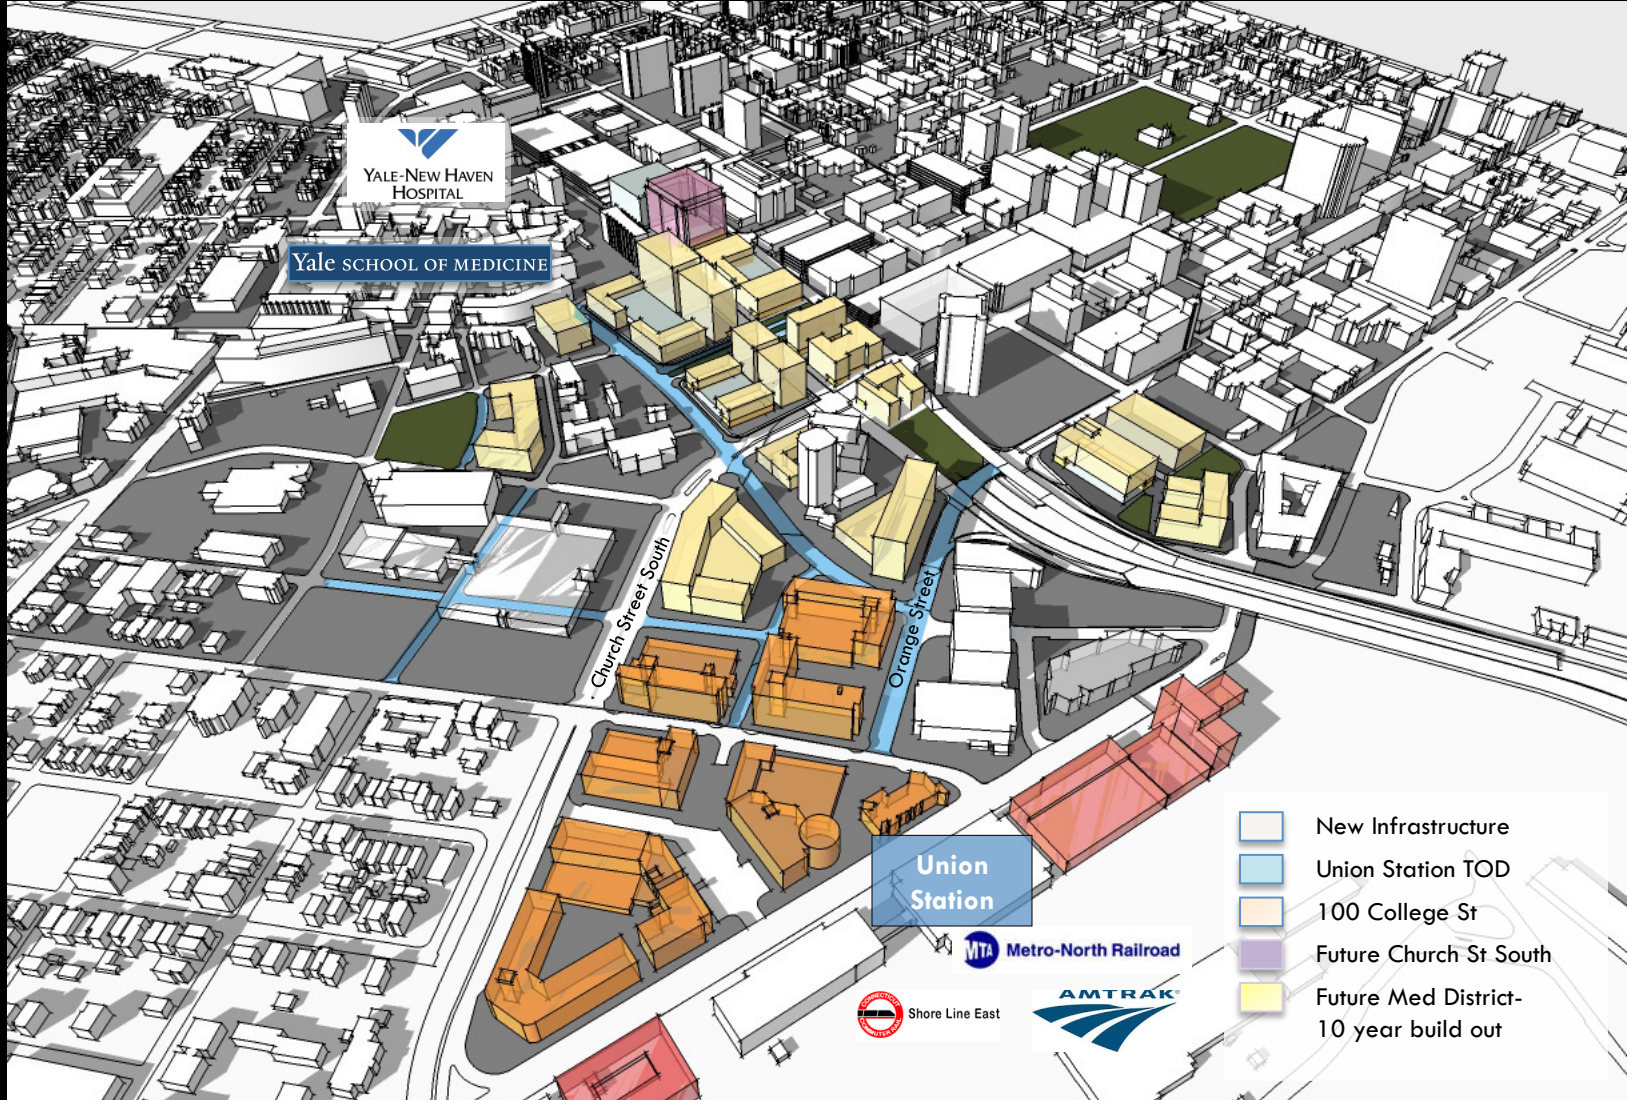

For a spectacular panorama view of the Oak Street area, open this fold and the fold inside the back cover.

34 E RIGHT OF WAY WINSTANLEY ENTERPRISES

LOOKING NORTHWEST FROM COLLEGE AVENUE

DECEMBER 22, 2009

ELKUS | MANFREDI
ARCHITECTS

YALE-NEW HAVEN
HOSPITAL

Yale SCHOOL OF MEDICINE

Church Street South

Orange Street

Union
Station

VTA Metro-North Railroad

Shore Line East

AMTRAK

- New Infrastructure
- Union Station TOD
- 100 College St
- Future Church St South
- Future Med District-10 year build out